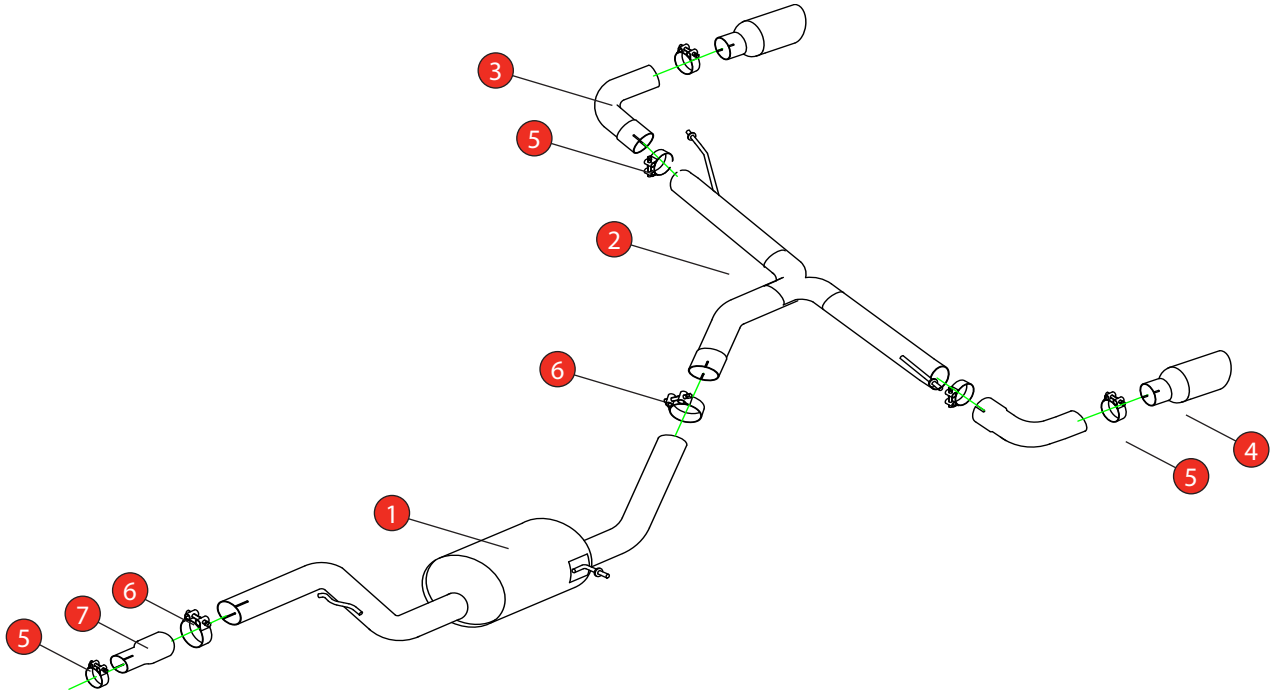

Car	Volkswagen Golf 6 GTi & Edition 35	Part No.	SVW071
Year	2009-2013	Fit Kits	270FK
Notes	Where not supplied use original fittings	Features	Pipe Diameter:- 76mm

Estimated Fitting Time: 60 Minutes

NO.	PART NO.	DESCRIPTION	QTY
1	588VW	Resonated Centre Section	1
2	819VW	Rear Silencer Delete	1
3	691BM	Trim Connecting Pipe	2
4	Z023.10061	Ø100mm Polished Daytona Trim	2
Fit Kit			
5	Z016.10064	63-68mm H/D Clamp	5
6	Z016.10062	76.2mm H/D Clamp	2
7	AD46	Adaptor (USE TO FIT TO O.E SYSTEM)	1

HOMOLOGATED	NO
DATE	12/07/2022
ISSUE	00
AUTHORISED	S Shipley

NOTE: ENSURE SCORPION SYSTEM IS CLEAR OF MOVING PARTS AND ALL ORIGINAL FUNCTIONS WORK CORRECTLY.

STAY CONNECTED TO RED POWER.